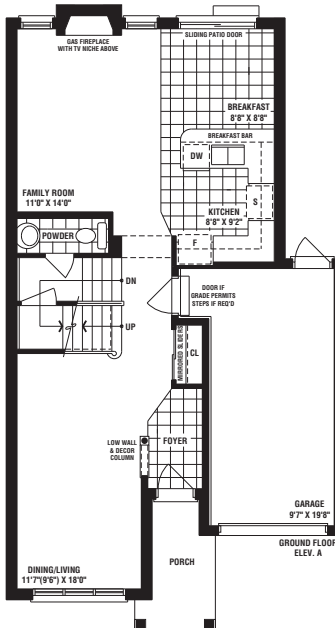

MARKHAM

Markham's Most Amazing SALES EVENT

THIS WEEKEND

ADAMS - ELEV B
1564 SQUARE FEET

30' Singles Attached by Garage from \$559,990

UP TO **\$15,000** in Savings*

- hardwood on main floor†
- oak stairs
- granite kitchen countertop
- luxurious ensuites