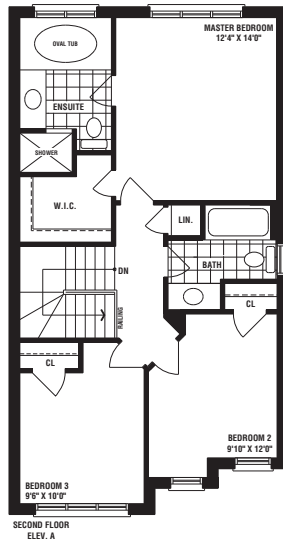

MARKHAM

Markham's Most Amazing SALES EVENT

THIS WEEKEND

ADAMS - ELEV B
1564 SQUARE FEET

30' Singles Attached by Garage from \$559,990

UP TO **\$15,000** in Savings*

- hardwood on main floor†
- oak stairs
- granite kitchen countertop
- luxurious ensuites