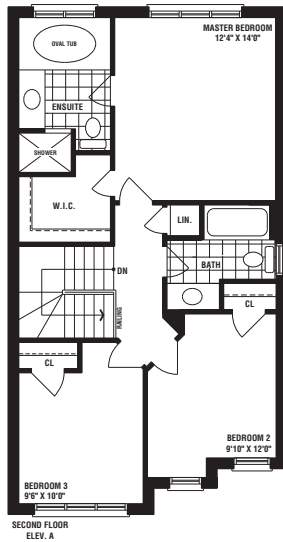

MARKHAM

Markham's Most Amazing SALES EVENT

THIS WEEKEND

ADAMS - ELEV B
1564 SQUARE FEET

30' Singles Attached by Garage from \$559,990

UP TO **\$15,000** in Savings*

- hardwood on main floor†
- oak stairs
- granite kitchen countertop
- luxurious ensuites