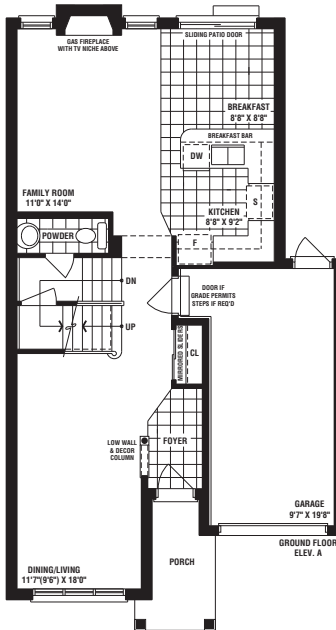

MARKHAM

Markham's Most Amazing SALES EVENT

THIS WEEKEND

ADAMS - ELEV B
1564 SQUARE FEET

30' Singles Attached by Garage from \$559,990

UP TO **\$15,000** in Savings*

- hardwood on main floor†
- oak stairs
- granite kitchen countertop
- luxurious ensuites