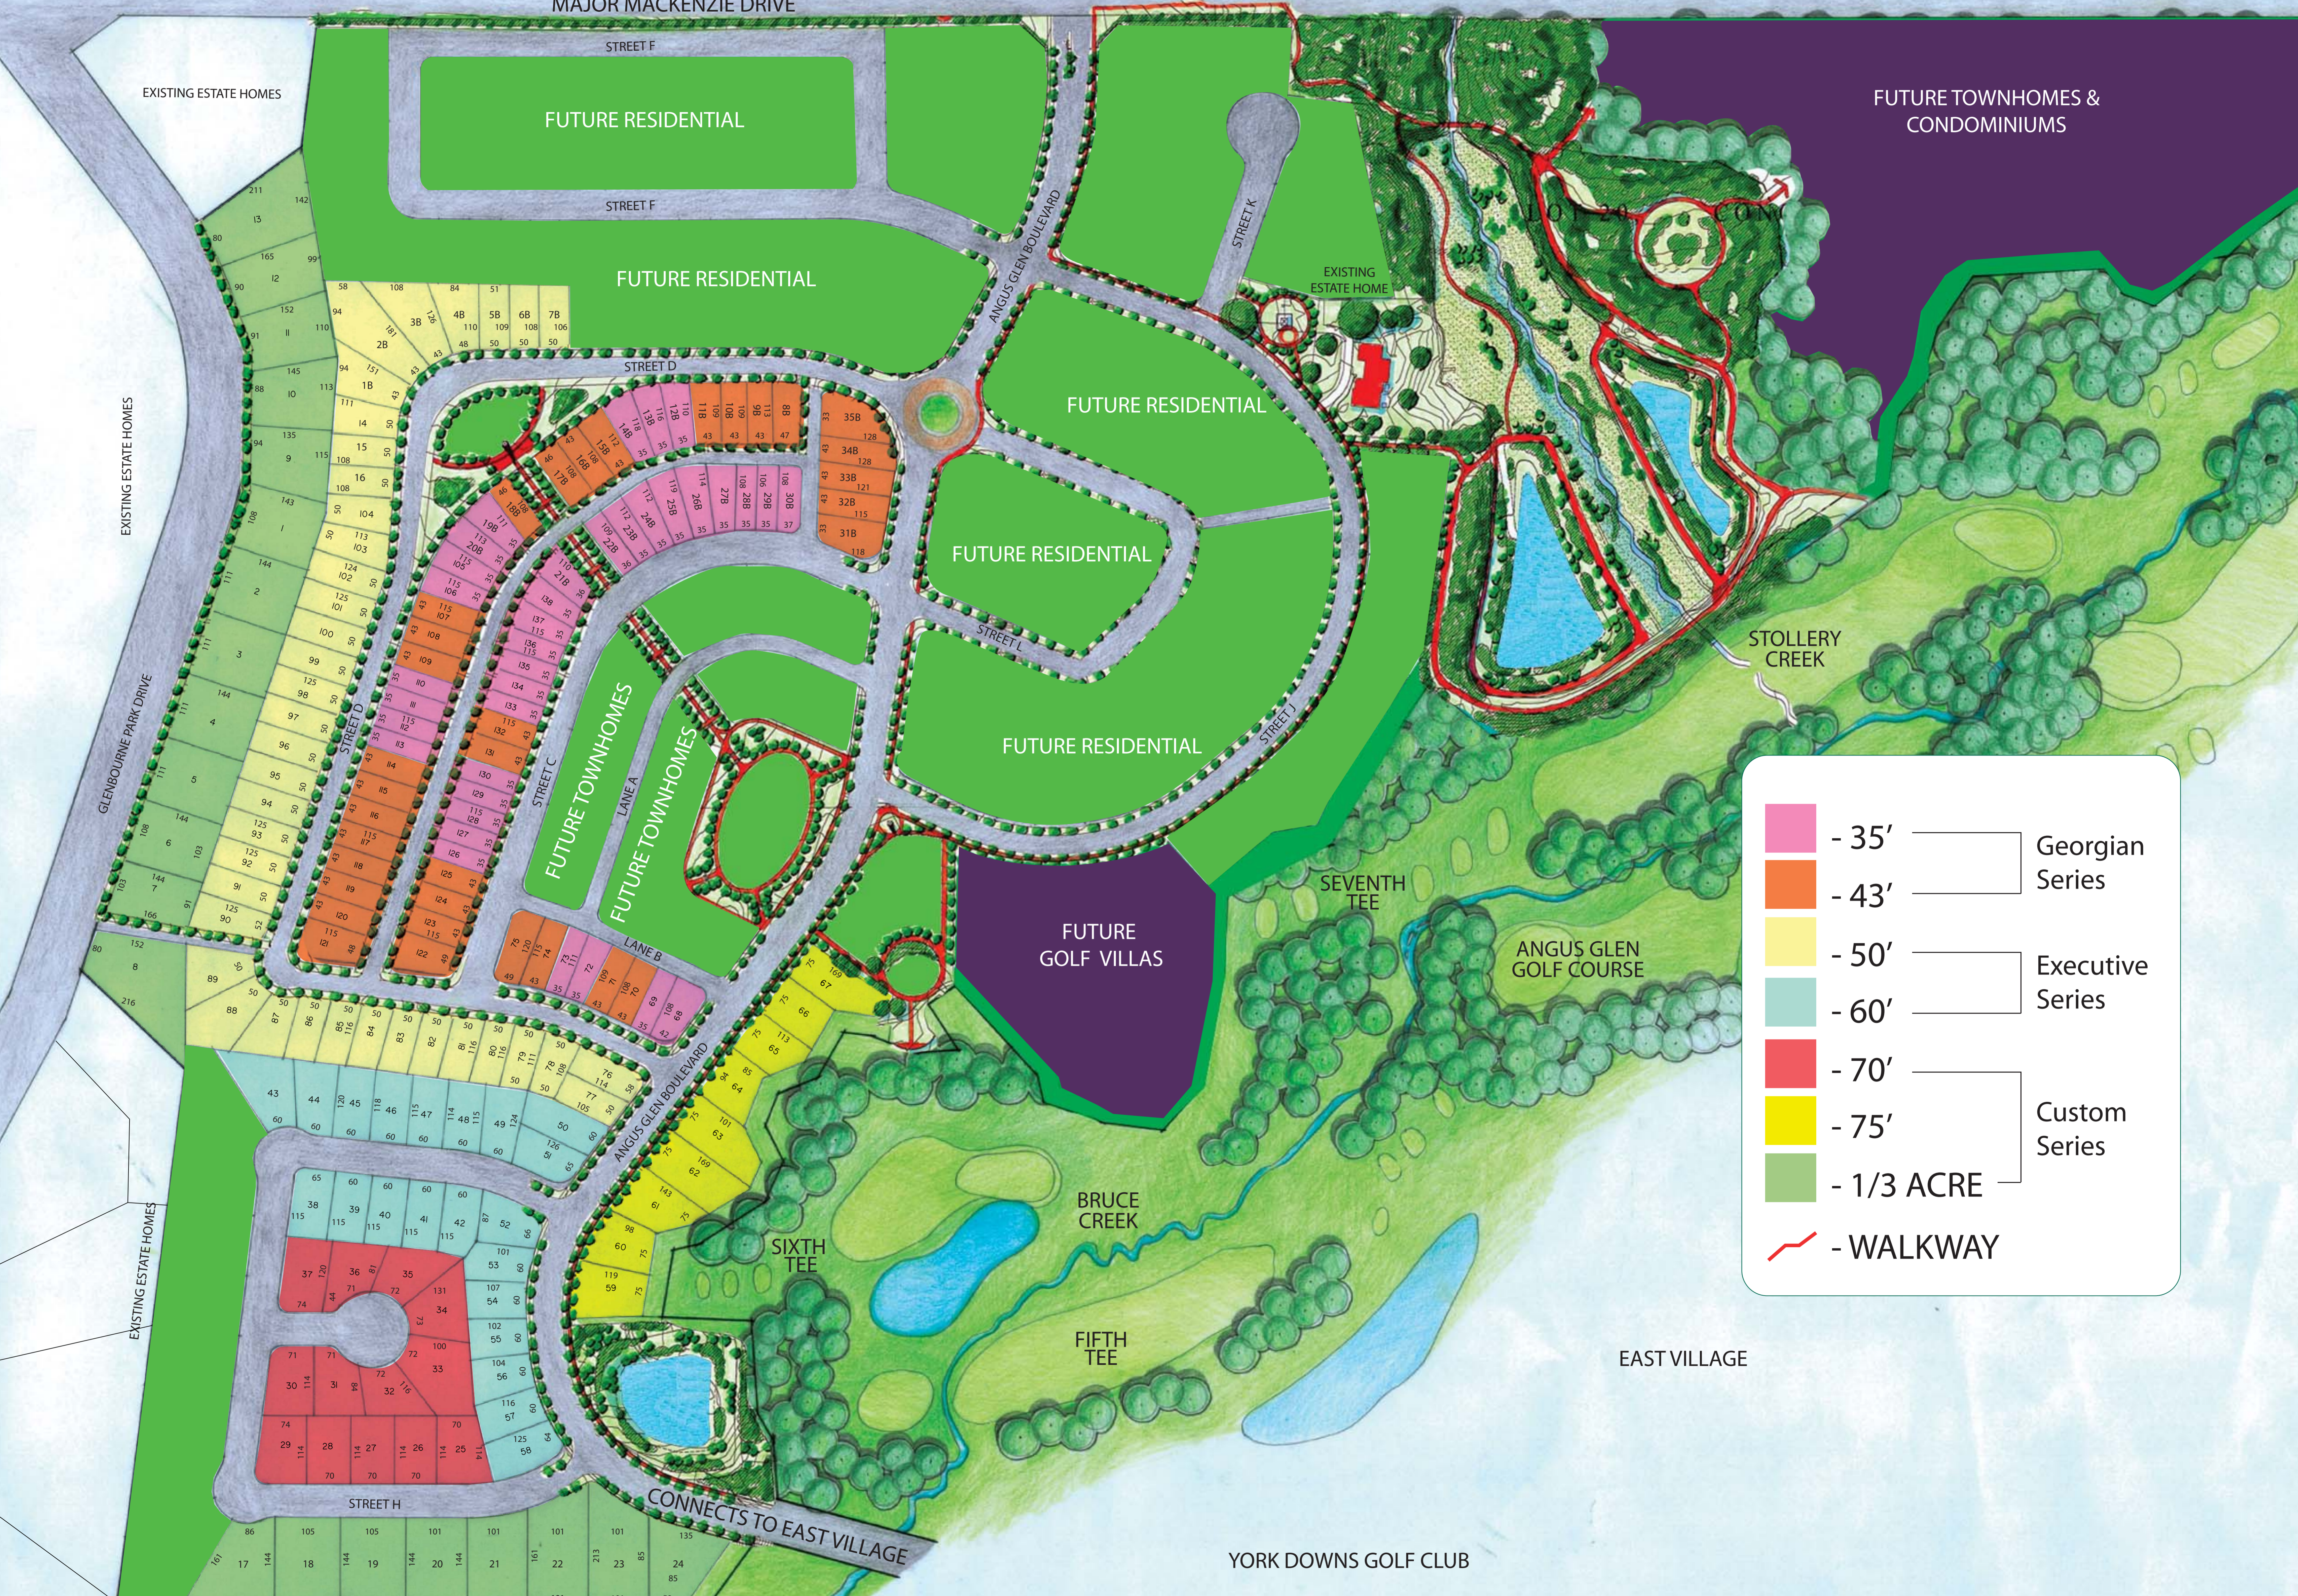

ANGUS GLEN COMMUNITY CENTRE

MAJOR MACKENZIE DRIVE

	- 35'		Georgian Series
	- 43'		Executive Series
	- 50'		Custom Series
	- 60'		
	- 70'		
	- 75'		
	- 1/3 ACRE		
	- WALKWAY		

FUTURE TOWNHOMES & CONDOMINIUMS

SEVENTH TEE

ANGUS GLEN GOLF COURSE

BRUCE CREEK

SIXTH TEE

FIFTH TEE

EAST VILLAGE

YORK DOWNS GOLF CLUB

CONNECTS TO EAST VILLAGE

STREET D

STREET D

STREET C

STREET C

STREET C

STREET H

STREET H

ANGUS GLEN BOULEVARD

ANGUS GLEN BOULEVARD

ANGUS GLEN BOULEVARD

ANGUS GLEN BOULEVARD

STREET K

STREET L

STREET J

STREET H

STREET H