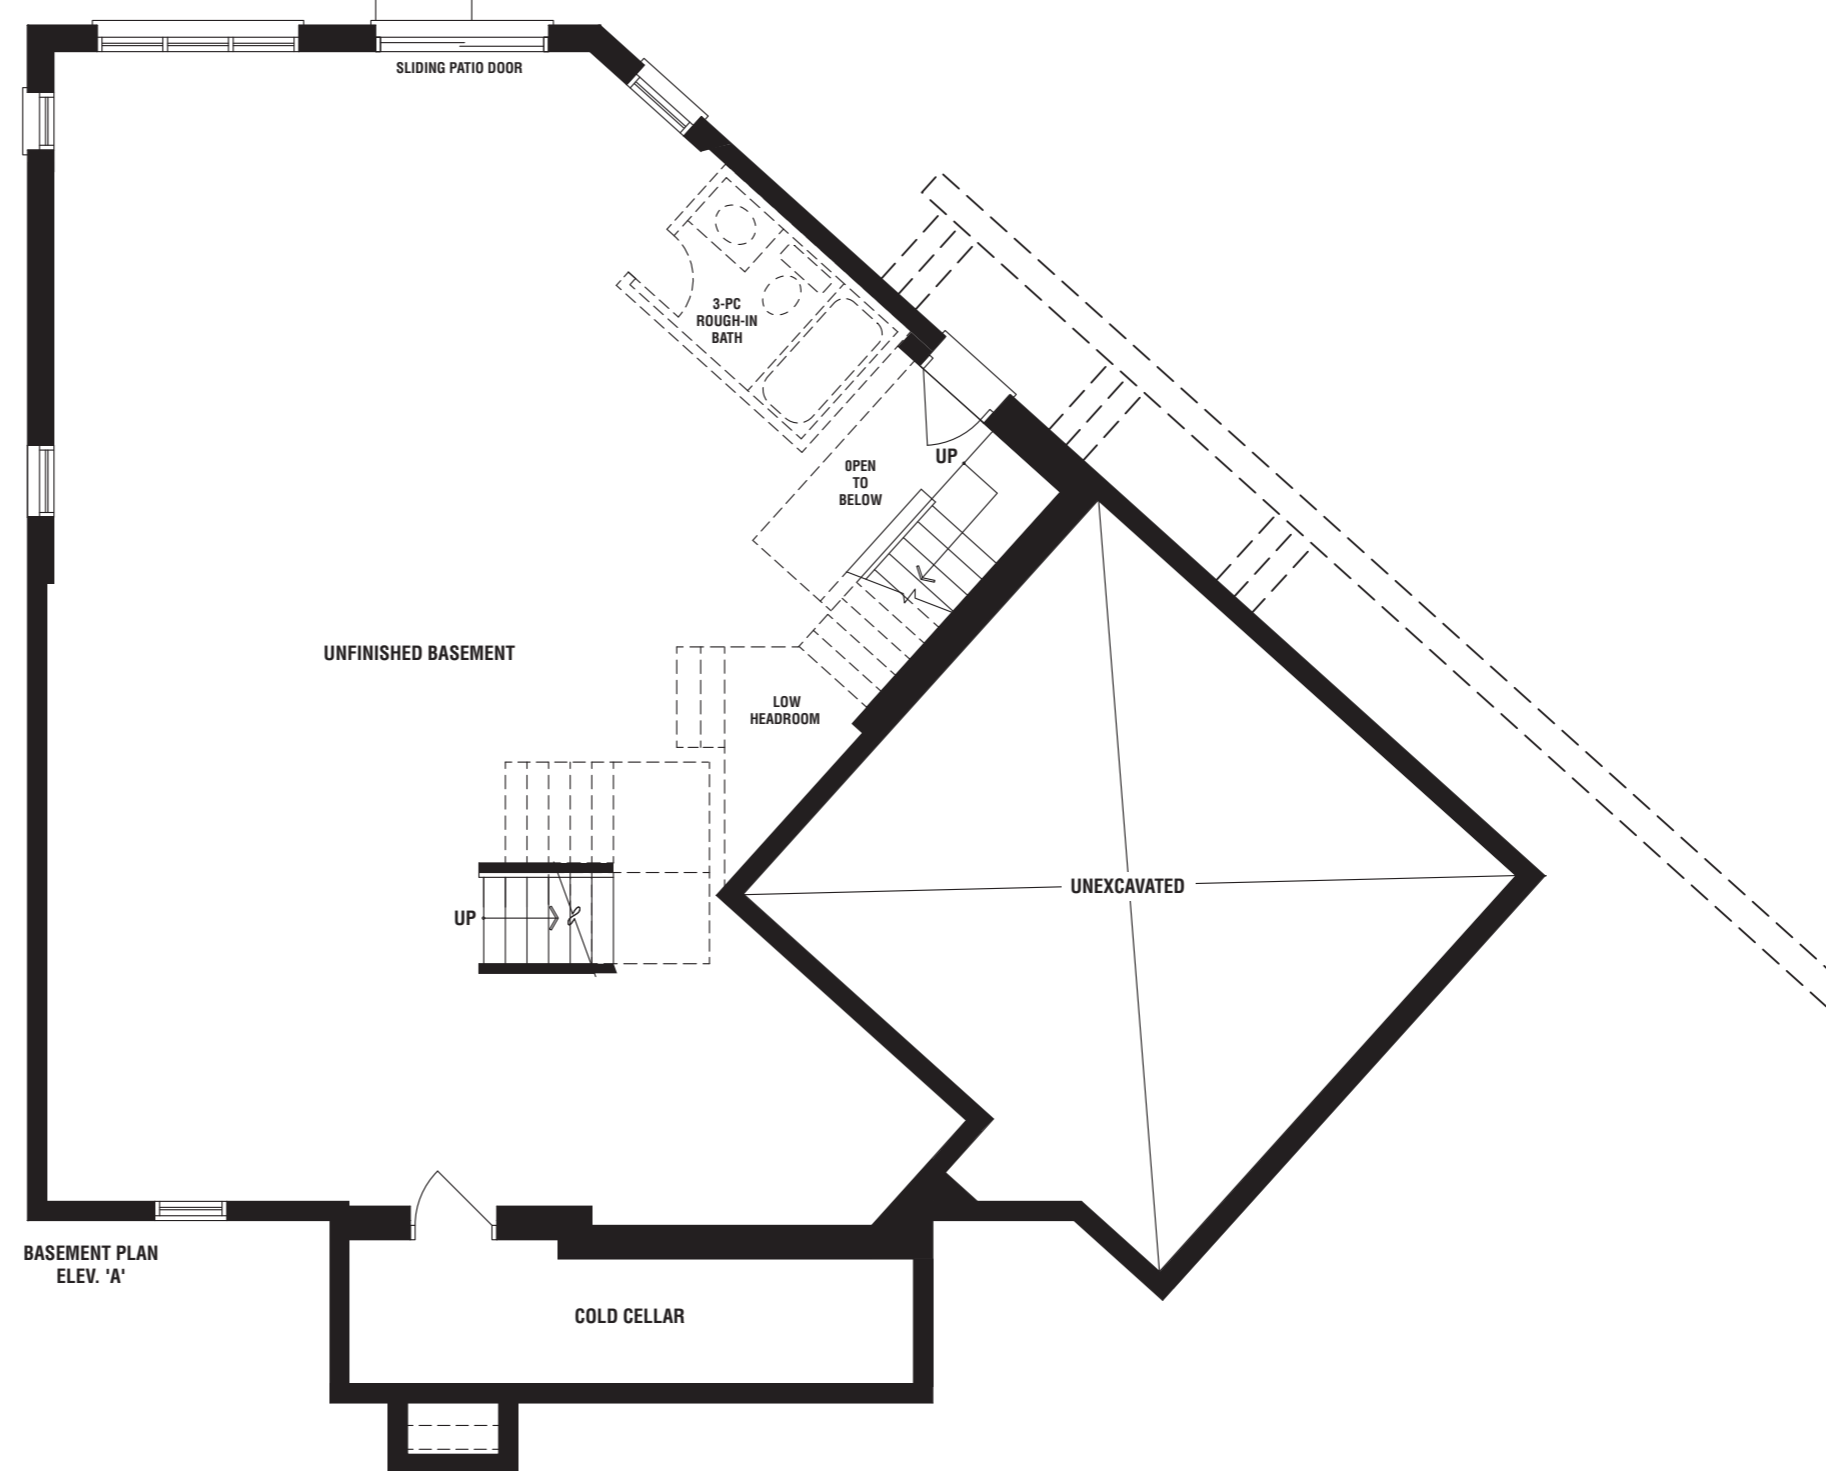

50' DESIGNS

BATEMAN

ELEVATION A 3069 SQ. FT. | ELEVATION C 3065 SQ. FT.