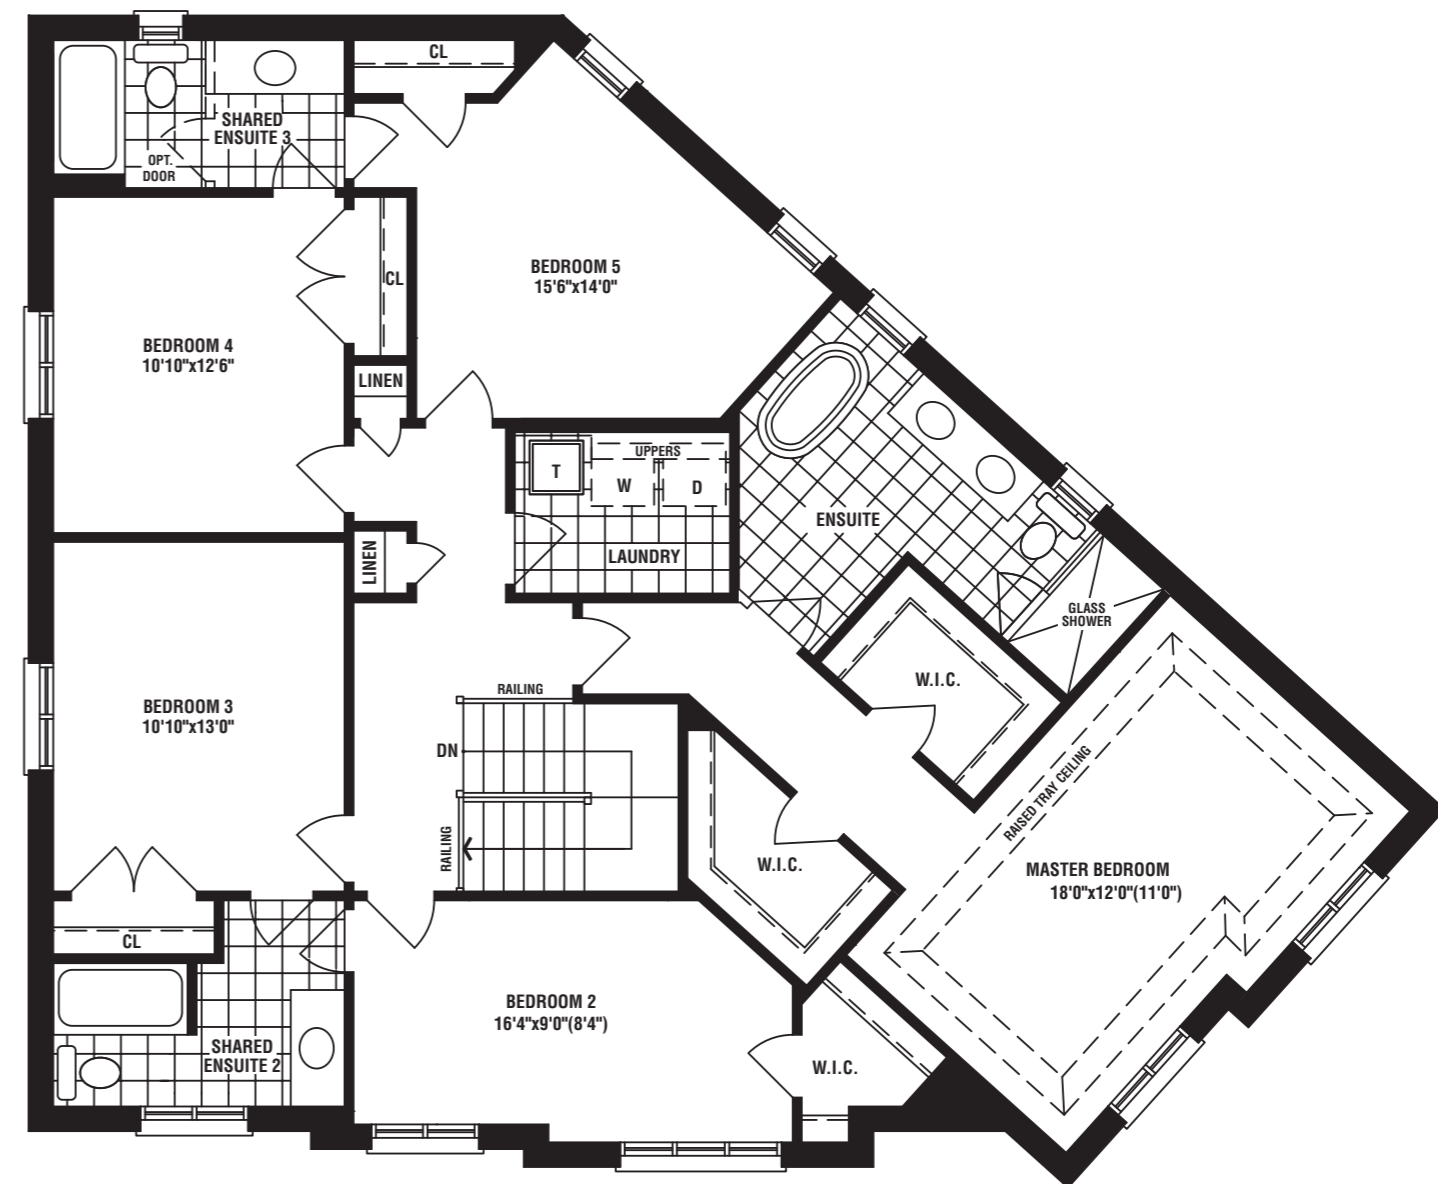

50' DESIGNS

BATEMAN

ELEVATION A 3069 SQ. FT. | ELEVATION C 3065 SQ. FT.