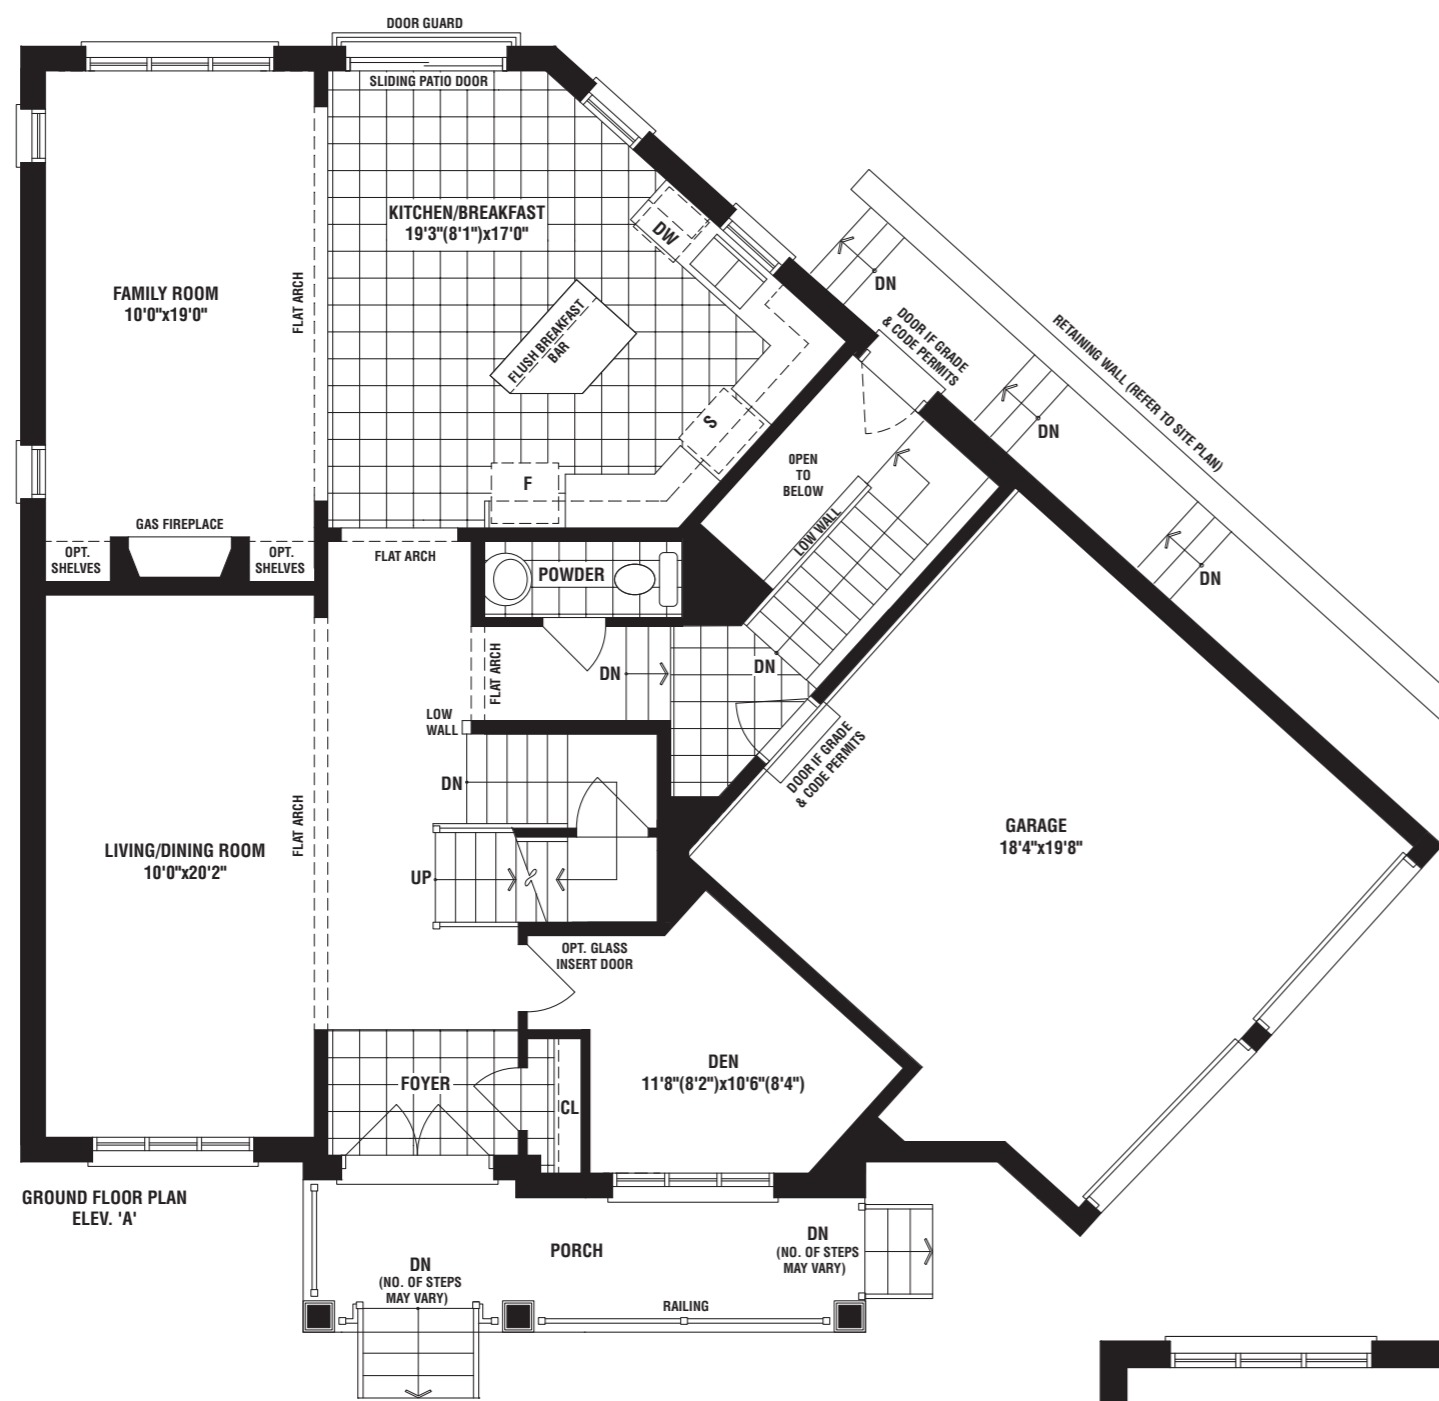

50' DESIGNS

BATEMAN

ELEVATION A 3069 SQ. FT. | ELEVATION C 3065 SQ. FT.