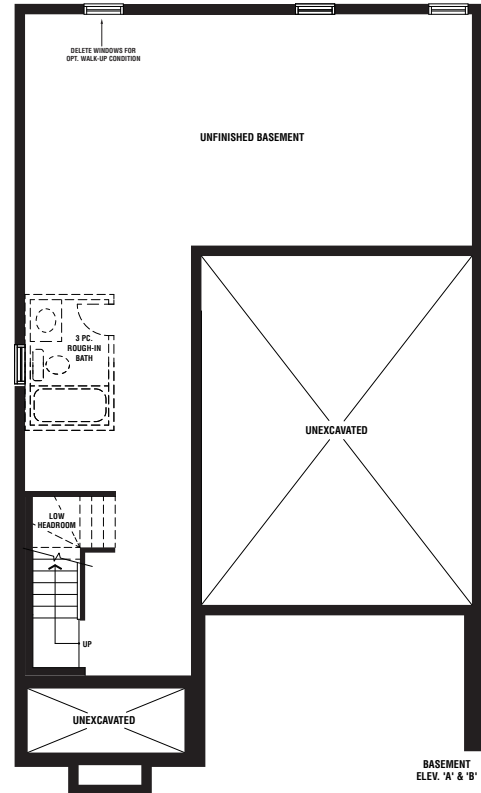

38' DESIGNS

DIAMOND

ELEVATION A 3336 SQ. FT. | ELEVATION B 3348 SQ. FT.

OVER 60 YEARS OF EXCELLENCE