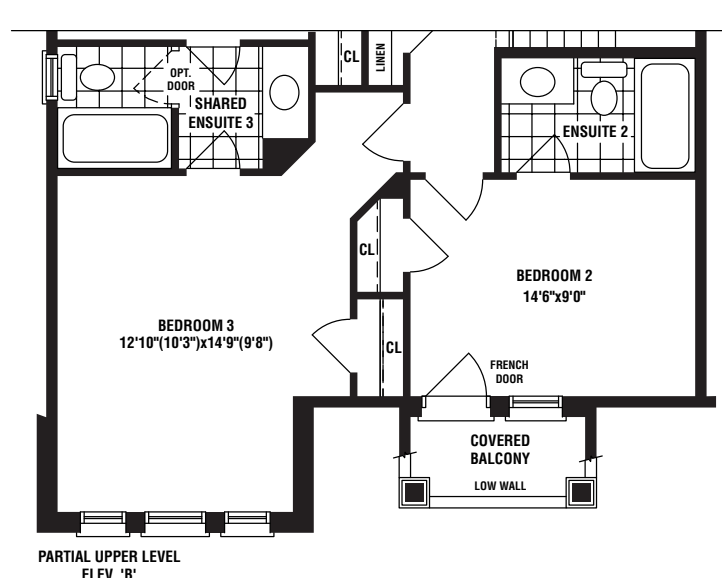

38' DESIGNS

DIAMOND

ELEVATION A 3336 SQ. FT. | ELEVATION B 3348 SQ. FT.

OVER 60 YEARS OF EXCELLENCE