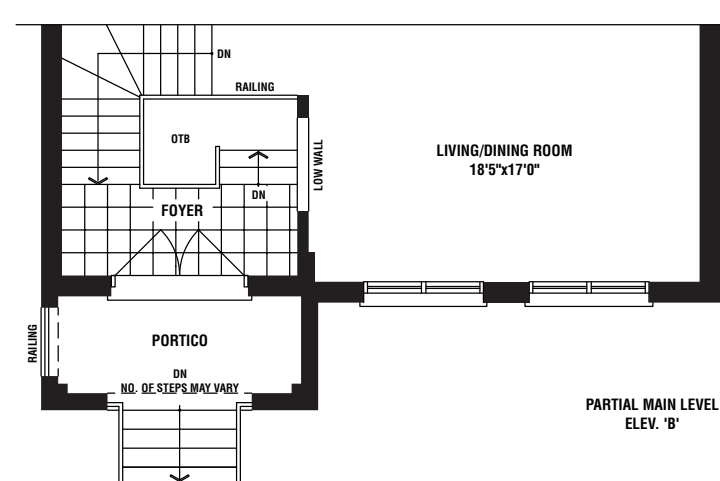

38' DESIGNS

DIAMOND

ELEVATION A 3336 SQ. FT. | ELEVATION B 3348 SQ. FT.

OVER 60 YEARS OF EXCELLENCE